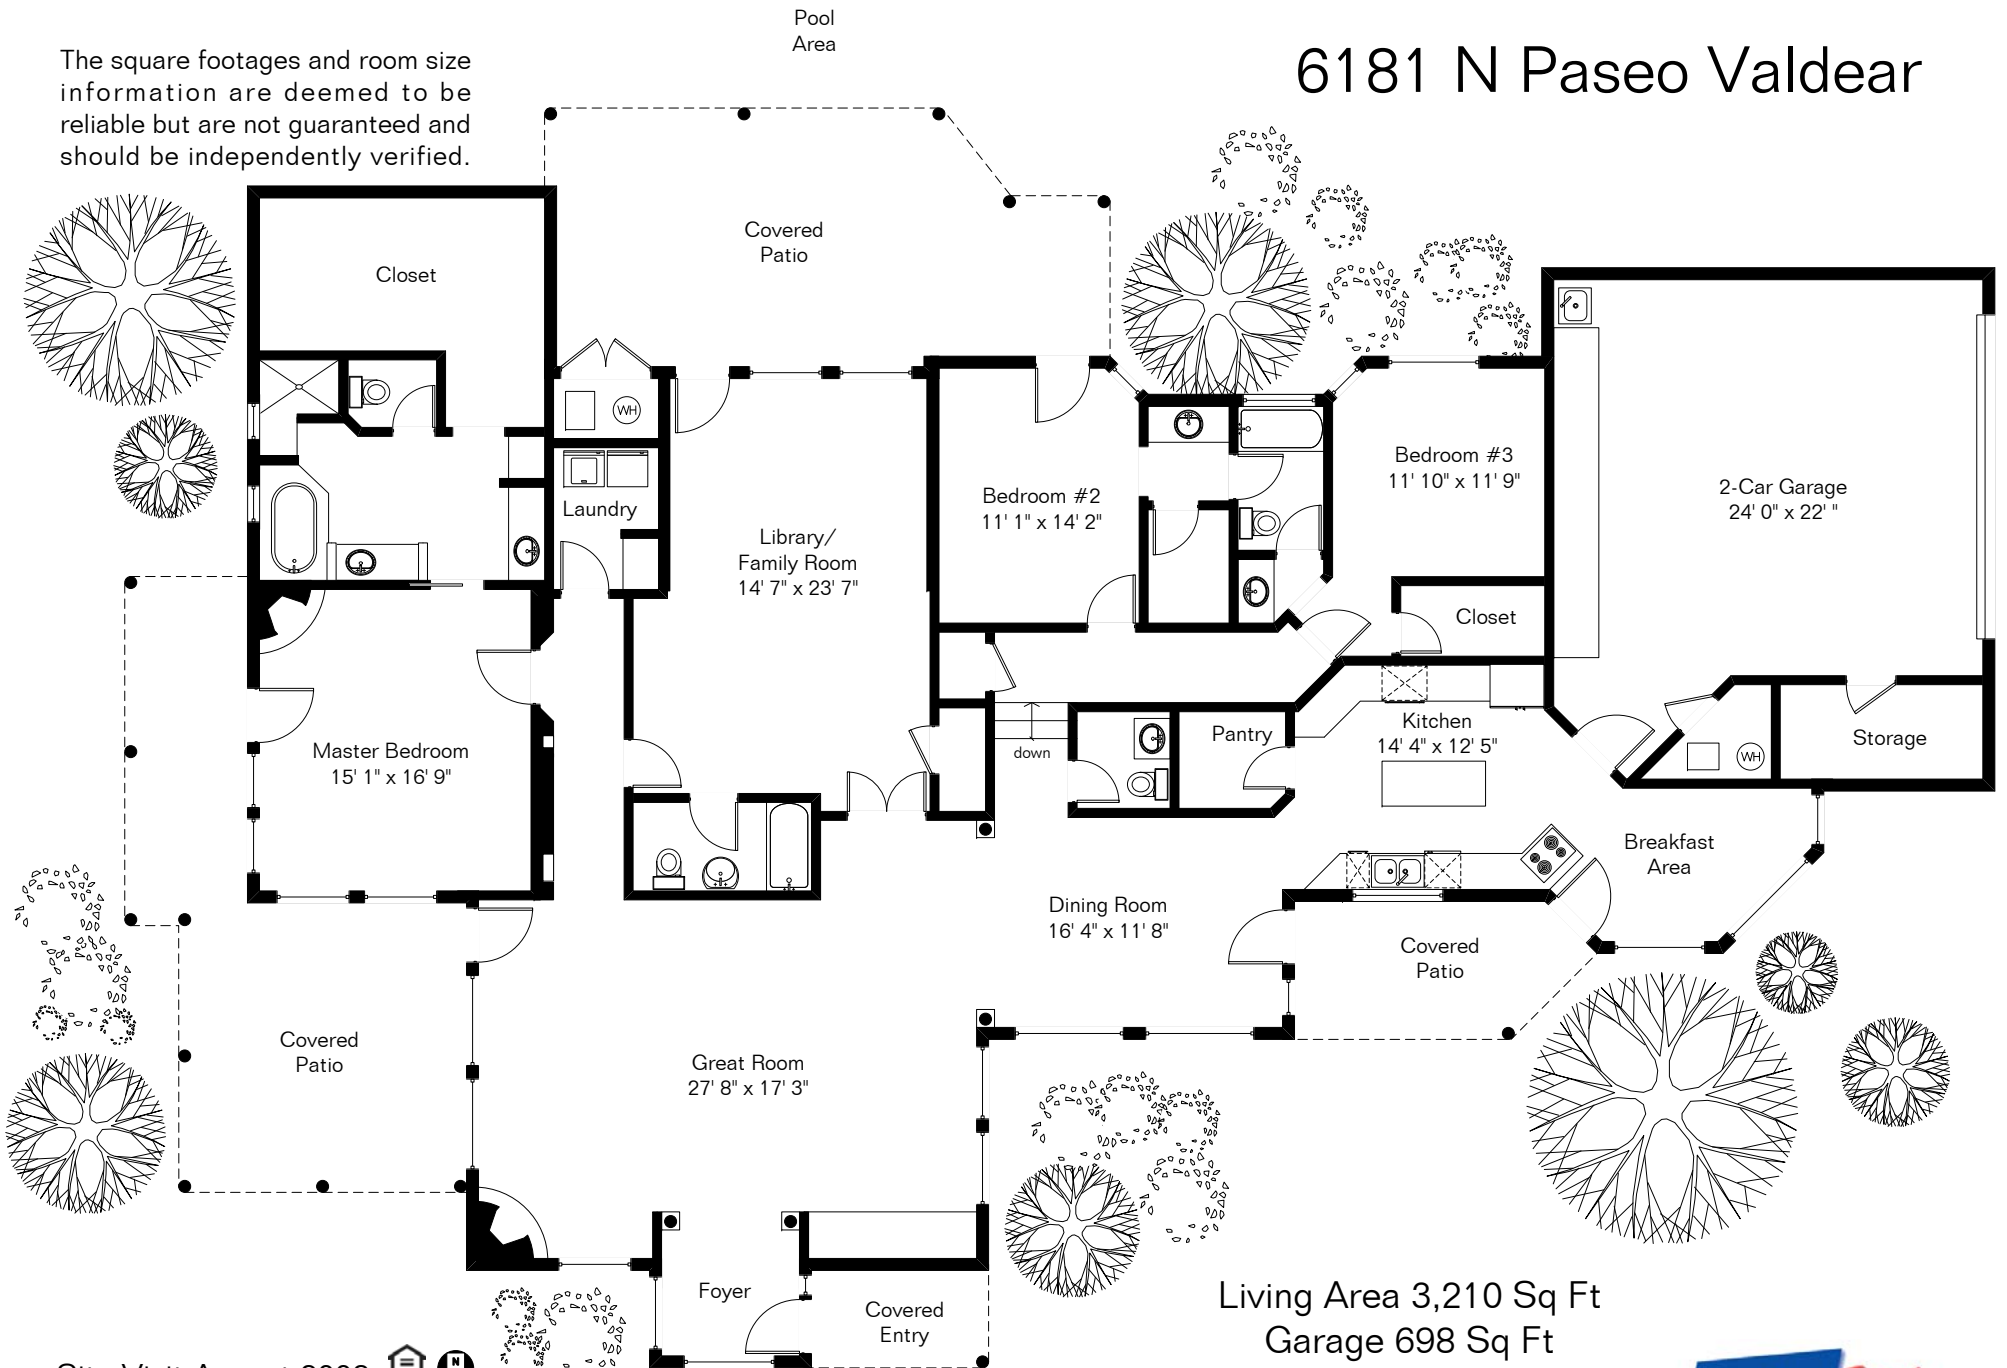

The square footages and room size information are deemed to be reliable but are not guaranteed and should be independently verified.

# 6181 N Paseo Valdear

Site Visit August 2008

0 ft. 6 ft. 10 ft. 20 ft.

Copyright 2020 Floor Plans First! LLC  
All Rights Reserved.

Floor Plans First!  
See the Floor Plan First™

FloorPlansFirst.com™  
(520) 881-1500